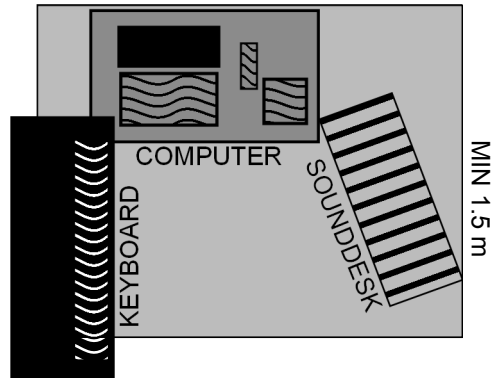

MAIN R + SUB

VOCAL MIC
MD 421

DELAY L

CENTER

DELAY R

MIN 2m

SURROUND L

SURROUND R